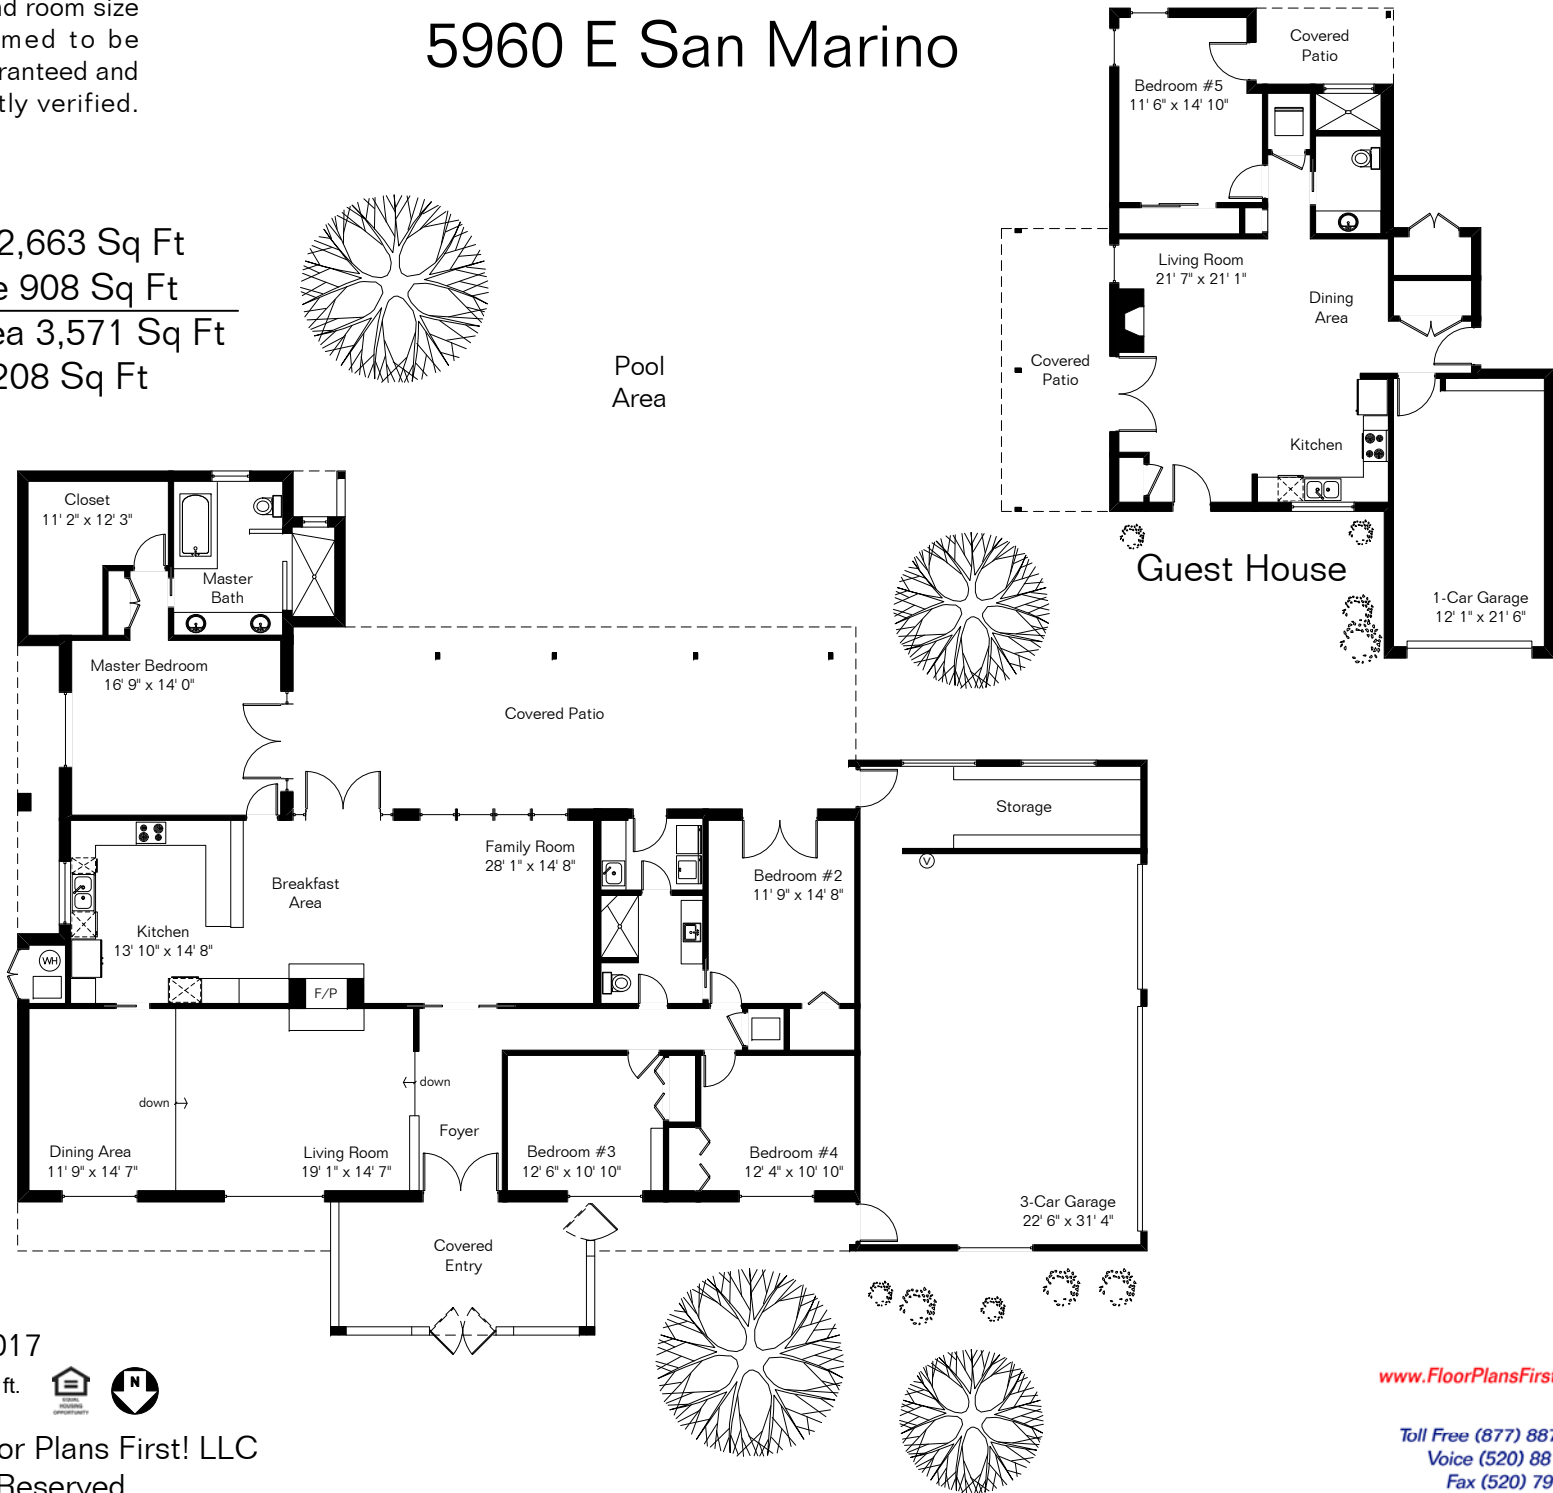

The square footages and room size information are deemed to be reliable but are not guaranteed and should be independently verified.

# 5960 E San Marino

Main House 2,663 Sq Ft  
 Guest House 908 Sq Ft  
 Total Living Area 3,571 Sq Ft  
 Garage 1,208 Sq Ft

Site Visit August 2017

Copyright 2017 Floor Plans First! LLC  
 All Rights Reserved.